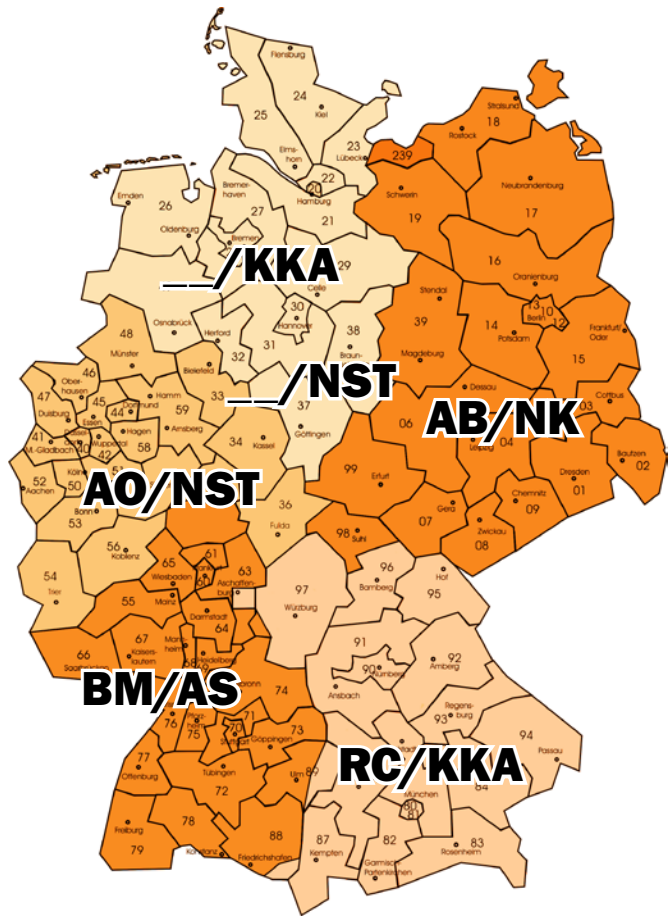

HIER FINDEST DU SCHNELL DEINEN ANSPRECHPARTNER BEI UNS

VERTRIEBSKANAL BIKE

VERTRIEBSKANAL OUTDOOR

Namenskürzel	Ansprechpartner	Telefon	Fax	email	Vertriebskanal
	Innendienst	(persönlich für dich erreichbar: Mo - Fr 09.00 - 17.00 Uhr, Freitag bis 16.00 Uhr)			
NST	Nicole Stiefenhöfer	09872 800 111	09872 800 266	nst@ortlieb.com	BIKE / SPORT & OUTDOOR
NK	Nadine Köppendörfer	09872 800 124	09872 800 266	nk@ortlieb.com	BIKE / SPORT & OUTDOOR
KKA	Kathrin Kahden	09872 800 336	09872 800 266	kka@ortlieb.com	BIKE / SPORT & OUTDOOR
AS	Andrea Streitenberger	09872 800 112	09872 800 266	as@ortlieb.com	BIKE / SPORT & OUTDOOR
	Außendienst				
BM	Bernd Mezger	0172 940 8115	07031 810 749	bme@ortlieb.com	SPORT & OUTDOOR
RC	Radek Capek	0172 9609944	08151 9737242	rc@ortlieb.com	SPORT & OUTDOOR
AO	Axel Obermüller	0171 9935036	02234 6980513	ao@ortlieb.com	SPORT & OUTDOOR
AB	André Budzien	0151 2755015	03222 3711594	ab@ortlieb.com	SPORT & OUTDOOR
CM	Christian Müller	0179 1236498	09834 9750323	cm@ortlieb.com	BIKE
HU	Hans-Jörg Huber	0152 53832173	08557-206513	hu@ortlieb.com	BIKE
RA	Ralph Schröter	0171 2191131	02304 330237	ra@ortlieb.com	BIKE
KA	Andreas Kabus	0177 4909099	0351 81075127	ka@ortlieb.com	BIKE

CUSTOMER SERVICE

CS	Customer Service	09872 800 141	09872 800 266	customerservice@ortlieb.com

VERTRIEBSKANAL WASSERSPORT

Blue and White GmbH	Tel. 08036 90630	info@kajak.de	www.blue-and-white.com	WASSERSPORT

ORTLIEB Sportartikel GmbH · Rainstrasse 6 · 91560 Heilsbronn, Germany · T +49 9872 800-0 · F +49 9872 800-266 · E info@ortlieb.com · www.ortlieb.com
CEO Hartmut Ortlieb, Martin Esslinger · USt-ID-Nr. DE 811407899 · Amtsgericht Ansbach HRB 2576

BUILT TO ENDURE.
WATERPROOF.
MADE IN GERMANY.