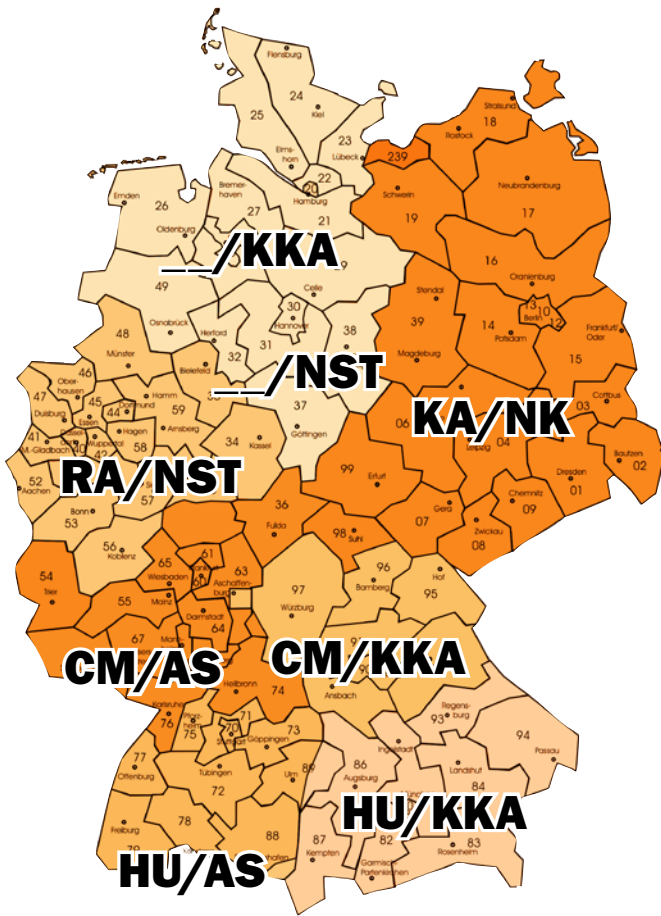

HIER FINDEST DU SCHNELL DEINEN ANSPRECHPARTNER BEI UNS

VERTRIEBSKANAL BIKE

VERTRIEBSKANAL OUTDOOR

Namenskürzel	Ansprechpartner	Telefon	Fax	email	Vertriebskanal
	Innendienst	(persönlich für dich erreichbar: Mo - Fr 09.00 - 17.00 Uhr, Freitag bis 16.00 Uhr)			
NST	Nicole Stiefenhöfer	09872 800 111	09872 800 266	nst@ortlieb.com	BIKE / SPORT & OUTDOOR
NK	Nadine Köppendörfer	09872 800 124	09872 800 266	nk@ortlieb.com	BIKE / SPORT & OUTDOOR
KKA	Kathrin Kahden	09872 800 336	09872 800 266	kka@ortlieb.com	BIKE / SPORT & OUTDOOR
AS	Andrea Streitenberger	09872 800 112	09872 800 266	as@ortlieb.com	BIKE / SPORT & OUTDOOR
	Außendienst				
BM	Bernd Mezger	0172 940 8115	07031 810 749	bme@ortlieb.com	SPORT & OUTDOOR
RC	Radek Capek	0172 9609944	08151 9737242	rc@ortlieb.com	SPORT & OUTDOOR
AO	Axel Obermüller	0171 9935036	02234 6980513	ao@ortlieb.com	SPORT & OUTDOOR
AB	André Budzien	0151 2755015	03222 3711594	ab@ortlieb.com	SPORT & OUTDOOR
CM	Christian Müller	0179 1236498	09834 9750323	cm@ortlieb.com	BIKE
HU	Hans-Jörg Huber	0152 53832173	08557-206513	hu@ortlieb.com	BIKE
RA	Ralph Schröter	0171 2191131	02304 330237	ra@ortlieb.com	BIKE
KA	Andreas Kabus	0177 4909099	0351 81075127	ka@ortlieb.com	BIKE

CUSTOMER SERVICE

CS	Customer Service	09872 800 141	09872 800 266	customerservice@ortlieb.com

VERTRIEBSKANAL WASSERSPORT

Blue and White GmbH	Tel. 08036 90630	info@kajak.de	www.blue-and-white.com	WASSERSPORT

ORTLIEB Sportartikel GmbH · Rainstrasse 6 · 91560 Heilsbronn, Germany · T +49 9872 800-0 · F +49 9872 800-266 · E info@ortlieb.com · www.ortlieb.com
CEO Hartmut Ortlieb, Martin Esslinger · USt-ID-Nr. DE 811407899 · Amtsgericht Ansbach HRB 2576

BUILT TO ENDURE.
WATERPROOF.
MADE IN GERMANY.