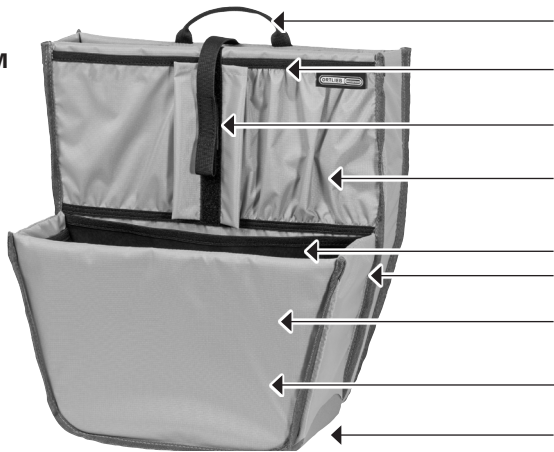

PRODUCT INFO

COMMUTER INSERT S / COMMUTER INSERT M

Office organizer for bike panniers

Commuter Insert M

- Carrying handle
- Padded sleeve for laptop/tablet
- Pen slots
- 2 sleeves for mobile phone, purse, integrated key chain
- Flat mesh pocket, e.g. for bike lock
- 2 bottle pockets on sides
- Large compartment, e.g. for clothing, shoes, lunchbox etc.
- Lightweight, stable nylon fabric
- Foam pad on sides and base

Commuter Insert S

dimensions	height cm/in.	width cm/in.	depth cm/in.	weight g/oz.
Insert S	32/12.6	26/10.2	13/5.1	180/6.3
Insert M	36/14.2	32/12.6	16/6.3	500/17.6
laptop sleeve (M)	35/13.8	30/11.8	3/1.2	
laptop sleeve (S)	32/12.6	26/10.2	4/1.6	

SPECIFICATIONS:

- + Office organizer for bike panniers
- + Internal organizer to be used inside panniers
- + Nylon fabric
- + Ideal for commuters
- + Keeps things tidy and in place
- + Safe storage of laptop, tablet, mobile phone, documents etc.
- + Separate pockets for bottles, tools, energy bar, lunch etc.
- + Central compartment for spare clothing, shoes etc.
- + Stable, self-standing
- + Inner pocket of bike pannier still accessible
- + Size M Fits into all Back-Roller model and products with identical shape (e.g. Bike-Packer, Velo-Shopper; Velocity 29L; Messenger-Bag)
- + Size S suitable for all Sport-Roller models and products with a similar shape (e.g. Gravel-Pack, Commuter Daypack; Velocity 17 + 23L)

Contents: 1 piece Commuter Insert for Panniers

Note: Not waterproof