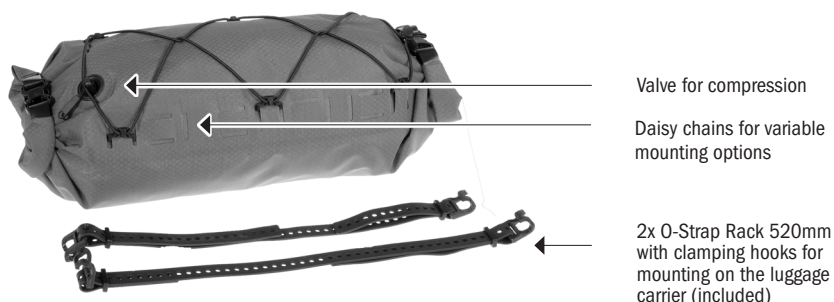

## DRY-PACK

Multifunctional dry bag with roll closure and O-straps for mounting on the luggage carrier

Detailed view of rack straps mounted on the luggage carrier

Mounted dry pack on the luggage carrier

Size	width cm/in.	circumference cm/in.	diameter cm/in.	vol. L/cu.in.	weight g/lbs
12 L	45 / 17.7	59 / 23.2	18,5 / 7.3	12 / 732	230 / 8.1
16 L	50 / 19.7	65 / 25,6	20 / 7.9	16 / 976	250 / 8.8

## SPECIFICATIONS:

- + Multifunctional, waterproof pannier for mounting on a bike rack
- + Double-sided roll closure allows access to the contents from two sides
- + Ideal for bike packing, alpine cross tours, etc.
- + Daisy chains for variable mounting options on the bike, but also on other sports equipment, e.g. canoe, SUP, ...
- + Two O-straps (520 mm) included in the scope of delivery incl. clamping hooks for mounting on the luggage carrier
- + Quick to attach and easy to remove
- + Suitable for a tube diameter of up to 10 mm
- + Elastic cord fixings on the upper outer side for quick stowage of additional equipment
- + Valve for quick and easy compression

**Contents:** Dry-Pack with 2x O-Straps incl. fastening hooks

**Note:** In order to meet standard IP64 (6=dustproof, 4=protected against splash water coming from all directions) the roll closure must be rolled at least 3-4 times. Once submerged, the bag is not waterproof.