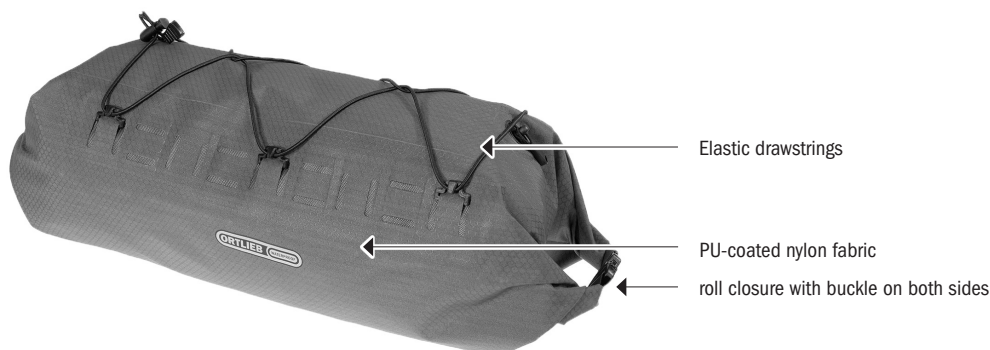

## DRY-PACK

Multifunctional dry bag with roll closure and O-straps for mounting on the luggage carrier

Detailed view of rack straps mounted on the luggage carrier

Mounted dry pack on the luggage carrier

Size	width cm/in.	circumference cm/in.	diameter cm/in.	vol. L/cu.in.	weight g/lbs
12 L	45 / 17.7	59 / 23.2	18,5 / 7.3	12 / 732	230 / 8.1
16 L	50 / 19.7	65 / 25,6	20 / 7.9	16 / 976	250 / 8.8

## SPECIFICATIONS:

- + Multifunctional, waterproof pannier for mounting on a bike rack
- + Double-sided roll closure allows access to the contents from two sides
- + Ideal for bike packing, alpine cross tours, etc.
- + Daisy chains for variable mounting options on the bike, but also on other sports equipment, e.g. canoe, SUP, ...
- + Two O-straps (520 mm) included in the scope of delivery incl. clamping hooks for mounting on the luggage carrier
- + Quick to attach and easy to remove
- + Suitable for a tube diameter of up to 10 mm
- + Elastic cord fixings on the upper outer side for quick stowage of additional equipment
- + Valve for quick and easy compression

**Contents:** Dry-Pack with 2x O-Straps incl. fastening hooks

**Note:** In order to meet standard IP64 (6=dustproof, 4=protected against splash water coming from all directions) the roll closure must be rolled at least 3-4 times. Once submerged, the bag is not waterproof.