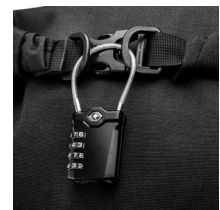

PRODUCT INFO

X-TREMER

Extra large expeditions drybag with roll closure

Reliable roll closure with side-release buckle and loops

Adjustable padded shoulder straps

D-ring for additional safeguarding and anchoring
Useful carrying handle

Welded suspension points designed up to a load of 220 kg

Removable sternum strap

Inside view

D-rings for locking

Size	Height cm/in	Width cm/in	Depth cm/in	Volume L/cu.in.	Weight g/oz.
150 L	92/36.2	50/19.7	30/11.8	150/7953	1320/46.6

= height rolled; add appr. 20 cm/ 8 in. for length of open dry bag

SPECIFICATIONS:

- + ORTLIEB's jumbo size pack sack with carrying straps
- + For heavy duty purposes (e.g. expeditions), e.g. as protection cover for trekking backpacks on airplane trips
- + Chest strap easy to take off
- + Shaped shoulder straps for greater range of motion
- + D-rings for fixing, holding or locking (e.g. with a padlock)
- + Better than transportation barrels which are too bulky when empty
- + Foldable into small packing volume
- + Rectangular base
- + Easy to clean inside

Delivery: Dry Bag comes with padded shoulder straps

Note: In order to meet standard IP64 (6=dustproof, 4=protected against splash water coming from all directions) the roll closure must be rolled at least 3-4 times.